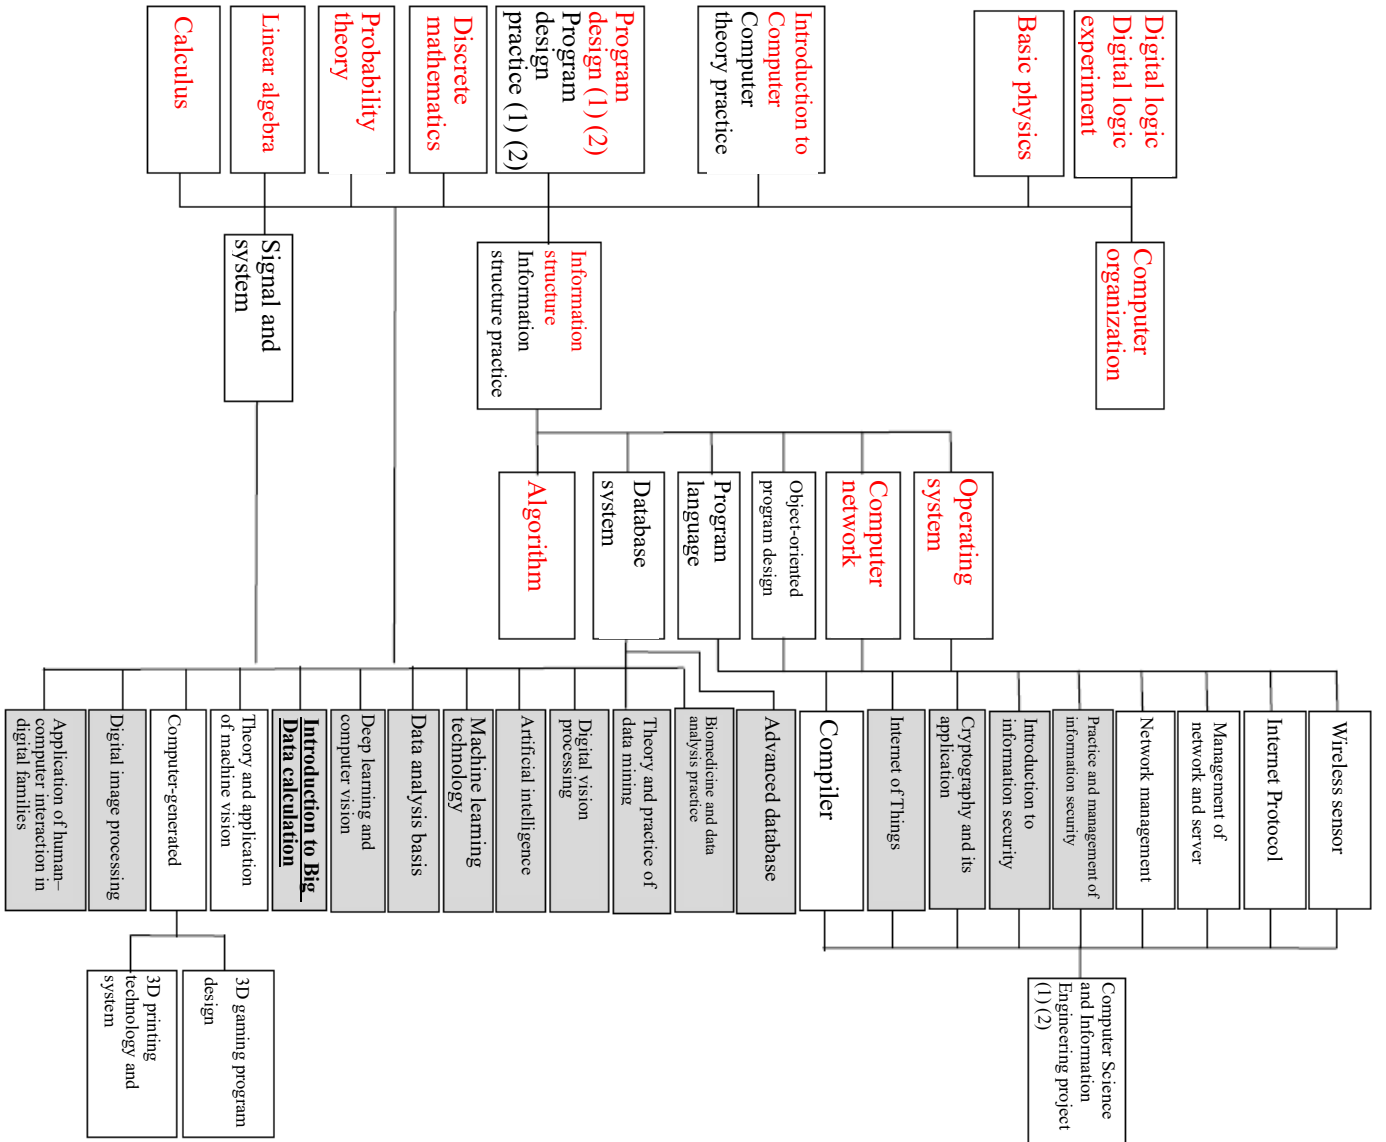

[Computer system area] module map

Note: 1. Modules in red are compulsory. 2. Modules in grey belong to two areas, but shall only be counted as one of the two areas.

[Software area] module map

Note: 1. Modules in red are compulsory. 2. Modules in grey belong to two areas, but shall only be counted as one of the two areas.

[Artificial intelligence (AI) and Information security] module map Annex VI

Note: 1. Modules in red are compulsory. 2. Modules in grey belong to two areas, but shall only be counted as one of the two areas.

[Computer science area] module map

Note: 1. Modules in red are compulsory. 2. Modules in grey belong to two areas, but shall only be counted as one of the two areas.