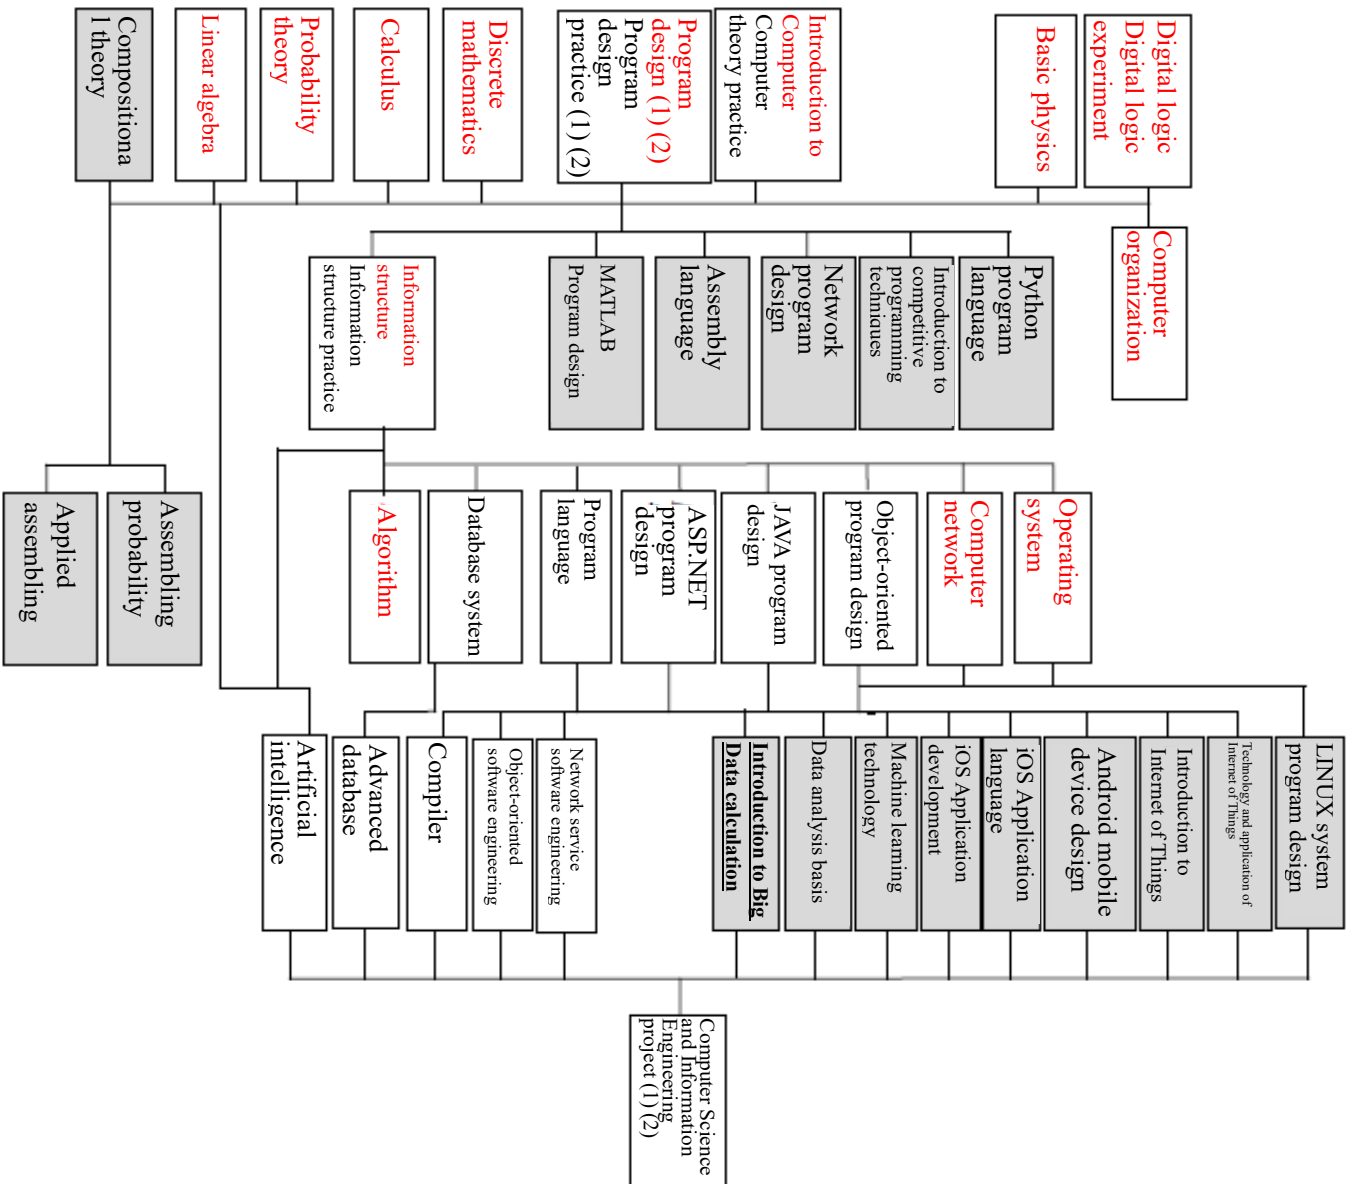

[Computer system area] module map

Note: 1. Modules in red are compulsory. 2. Modules in grey belong to two areas, but shall only be counted as one of the two areas.

[Software area] module map

Note: 1. Modules in red are compulsory. 2. Modules in grey belong to two areas, but shall only be counted as one of the two areas.

[Artificial intelligence (AI) and Information security] module map Annex VI

Note: 1. Modules in red are compulsory. 2. Modules in grey belong to two areas, but shall only be counted as one of the two areas.

[Computer science area] module map

Note: 1. Modules in red are compulsory. 2. Modules in grey belong to two areas, but shall only be counted as one of the two areas.