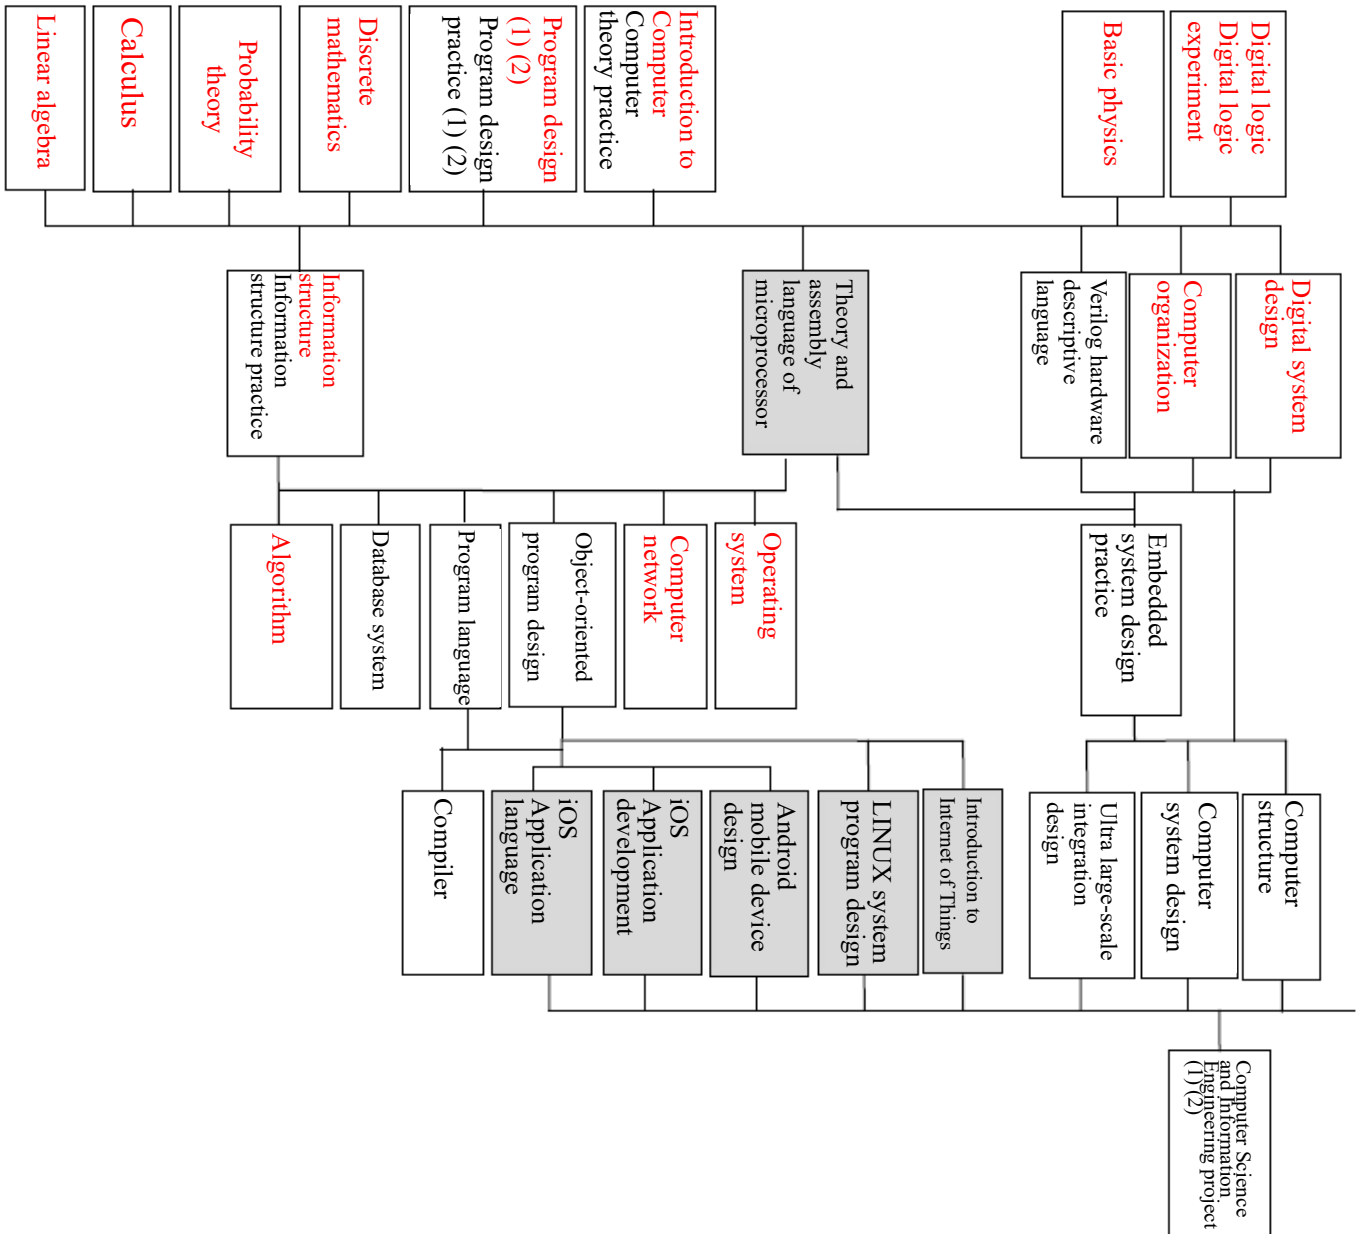

[Computer system area] module map

Note: 1. Modules in red are compulsory. 2. Modules in grey belong to two areas, but shall only be counted as one of the two areas.

[Software area] module map

Note: 1. Modules in red are compulsory. 2. Modules in grey belong to two areas, but shall only be counted as one of the two areas.

[Artificial intelligence (AI) and Information security] module map Annex VI

Note: 1. Modules in red are compulsory. 2. Modules in grey belong to two areas, but shall only be counted as one of the two areas.

[Computer science area] module map

Note: 1. Modules in red are compulsory. 2. Modules in grey belong to two areas, but shall only be counted as one of the two areas.