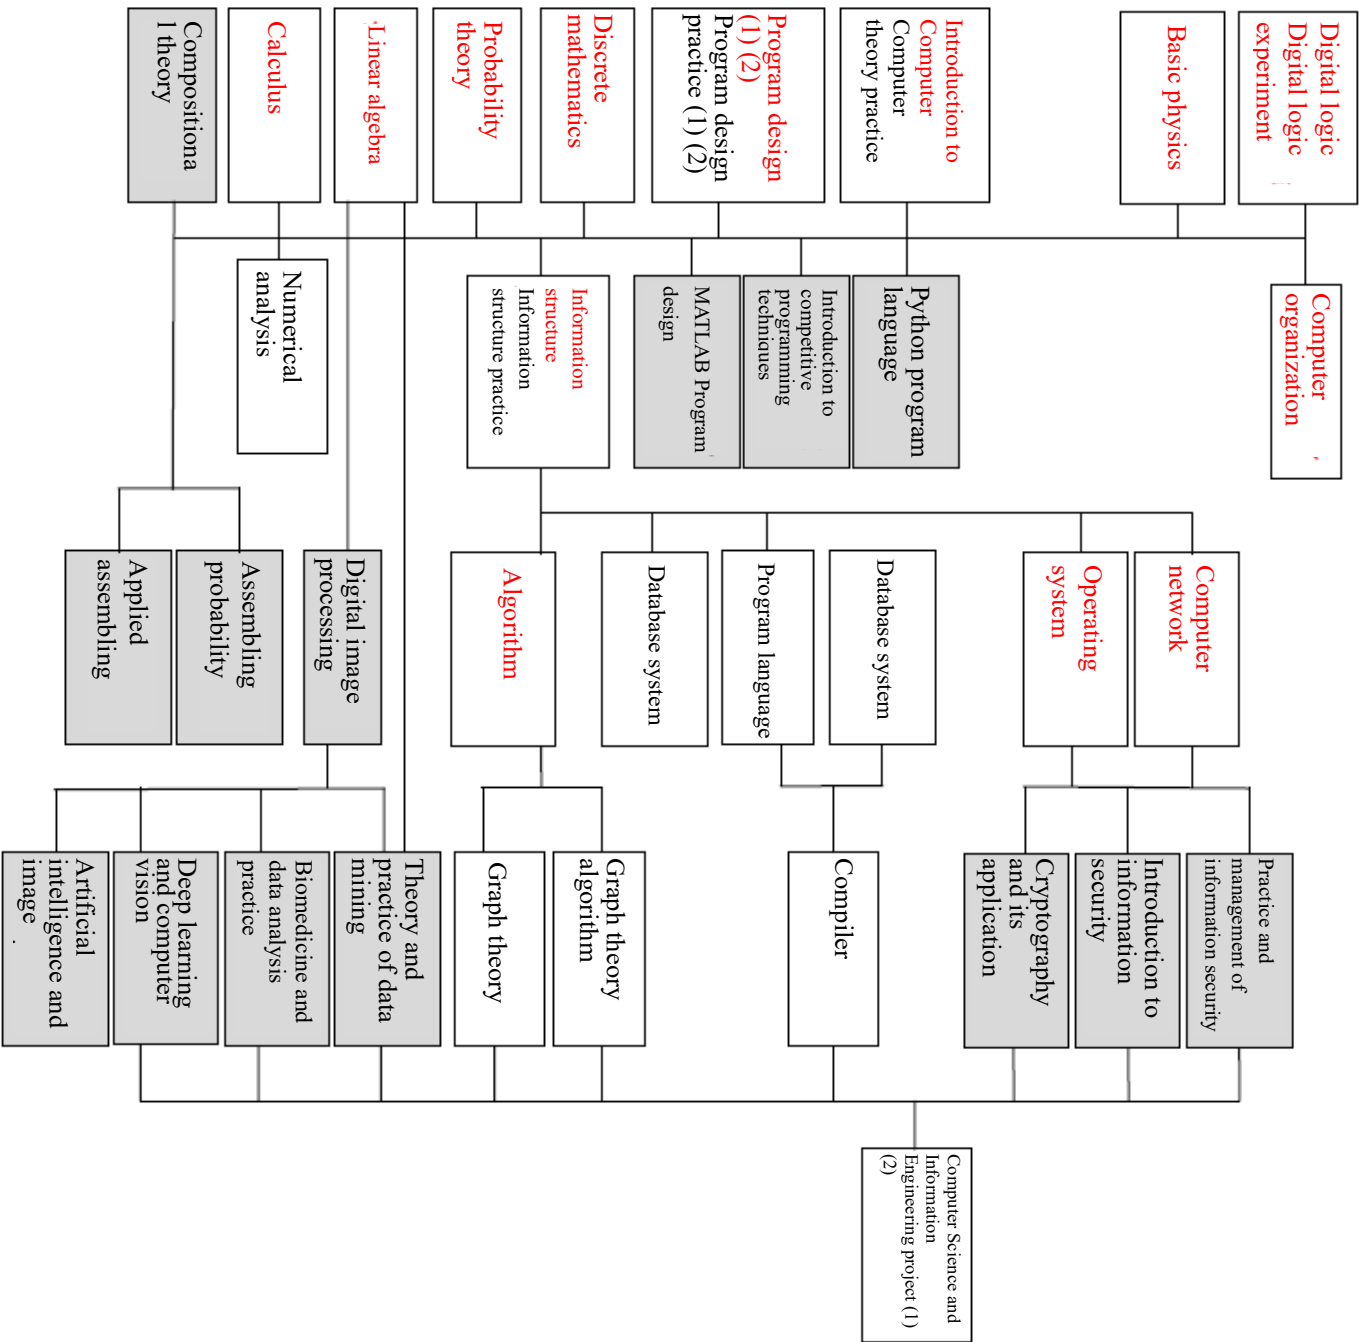

[Computer system area] module map

Note: 1. Modules in red are compulsory. 2. Modules in grey belong to two areas, but shall only be counted as one of the two areas.

[Software area] module map

Note: 1. Modules in red are compulsory. 2. Modules in grey belong to two areas, but shall only be counted as one of the two areas.

[Artificial intelligence (AI) and Information security] module map Annex VI

Note: 1. Modules in red are compulsory. 2. Modules in grey belong to two areas, but shall only be counted as one of the two areas.

[Computer science area] module map

Note: 1. Modules in red are compulsory. 2. Modules in grey belong to two areas, but shall only be counted as one of the two areas.